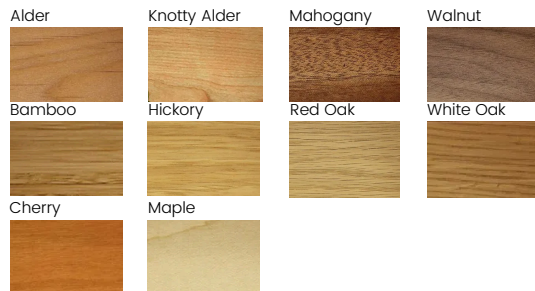

Upper Door Configuration Options

Wood Choices