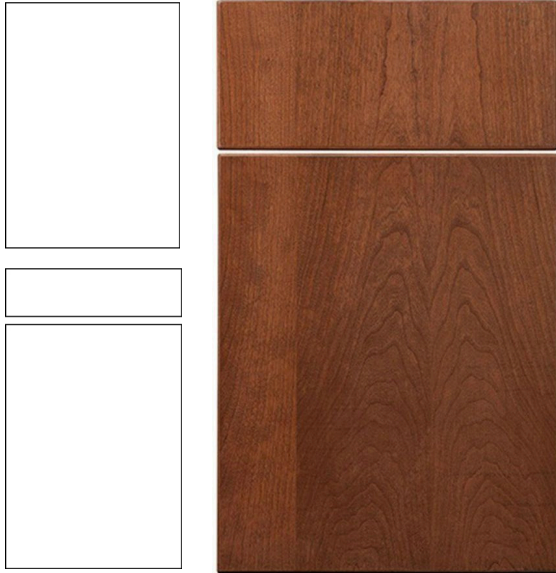

# Vienna

Flat panel drawer options shown.

Vienna door shown in Cherry with Ginger finish.

Outer Edge Profile: Standard  
Framing Bead: None  
Inside Profile: None

Door ID: D901  
Drawer ID: DS90